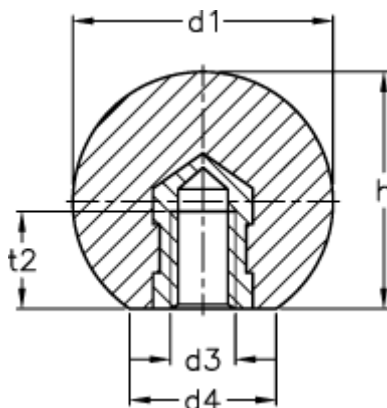

Article number: 20129410RT

Description: E+G Ball knob DIN 319-KU-20-M5-E-RT

Measures

d1	= 20
d3	= M5
d4 approx.	= 12
h	= 18.0
t2 min.	= 7.5